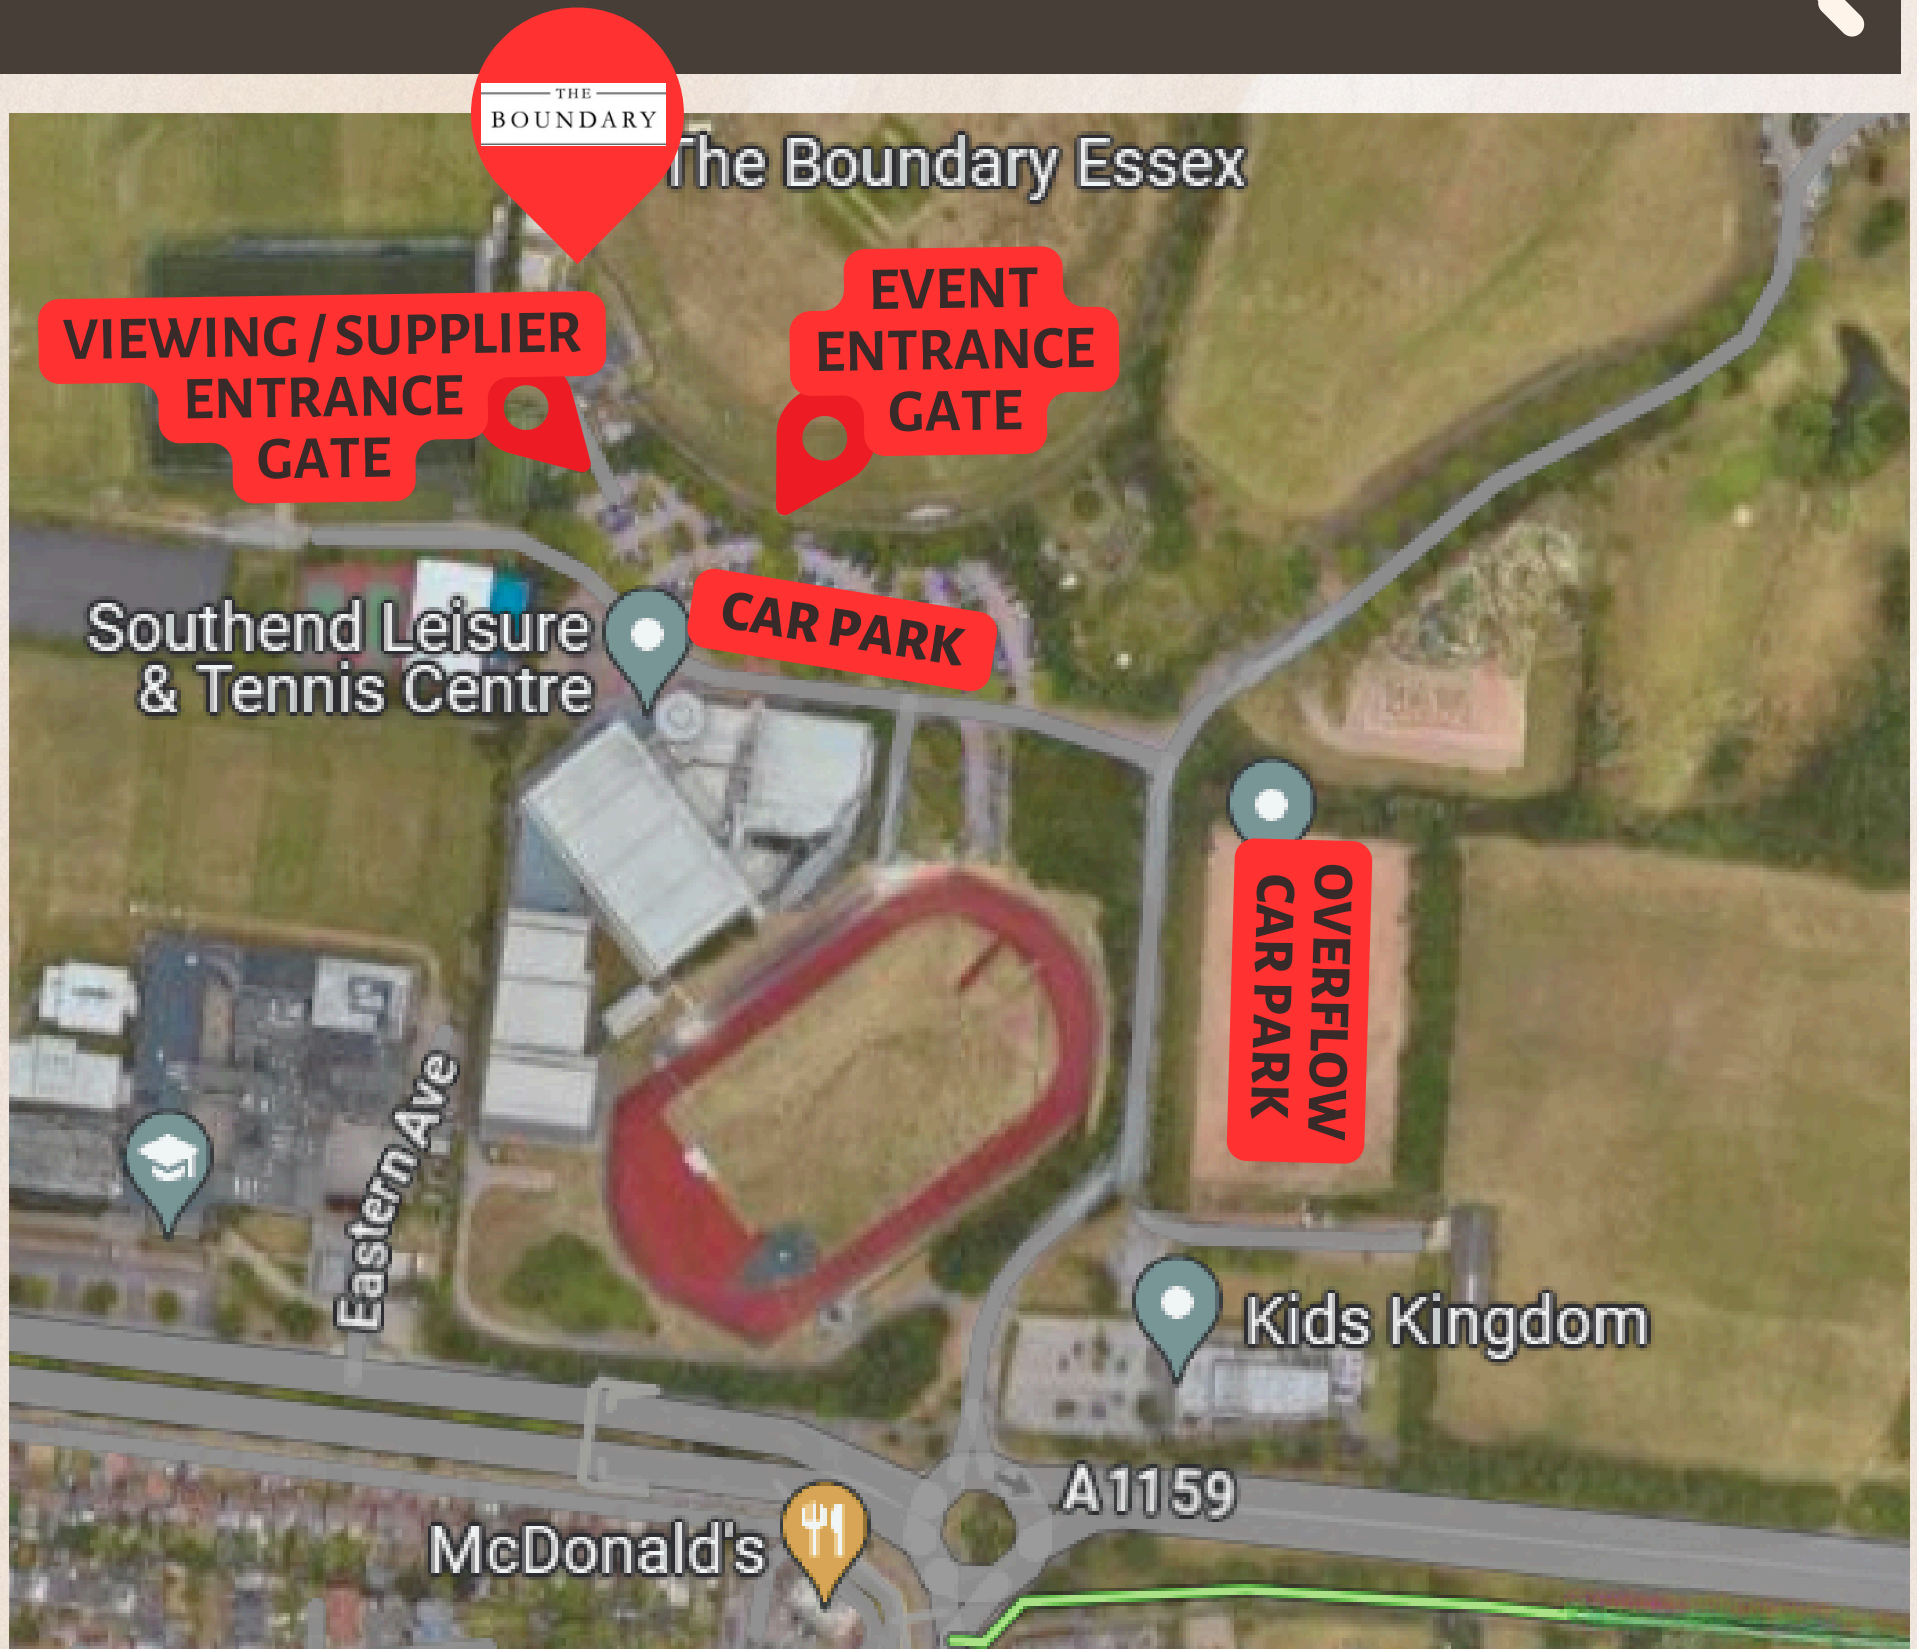

HOW TO FIND US...

THE BOUNDARY Garon Park, Southend, Essex, SS2 4FA

EXTRA INFO