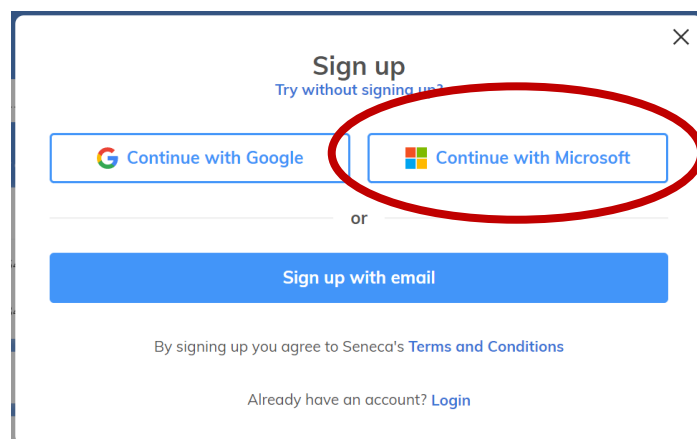

Seneca Premium

Login Instructions

This software is one of the most powerful assessment tools we have found, containing quizzes and rapid-fire testing on almost every facet of the GCSE curricula. Our previous students have always highly recommended this software so we have enabled access to the premium service for every child to help with their revision. Once a student has started using this software, they can then use it to go back after a certain period and revisit the content studied to ensure they remember it (retrieval practice). If they find they are struggling, they should revert to GCSEPod for further instructional help. In order to access Seneca Premium, follow the instructions below:

1. Visit www.senecalearning.com and hit 'Sign Up' in the top right corner

2. Click 'Login with Microsoft' and use your school email address and password

3. Start accessing the premium content!
4. For more information on Seneca: <https://www.youtube.com/watch?v=UJgSZ3FHygE>